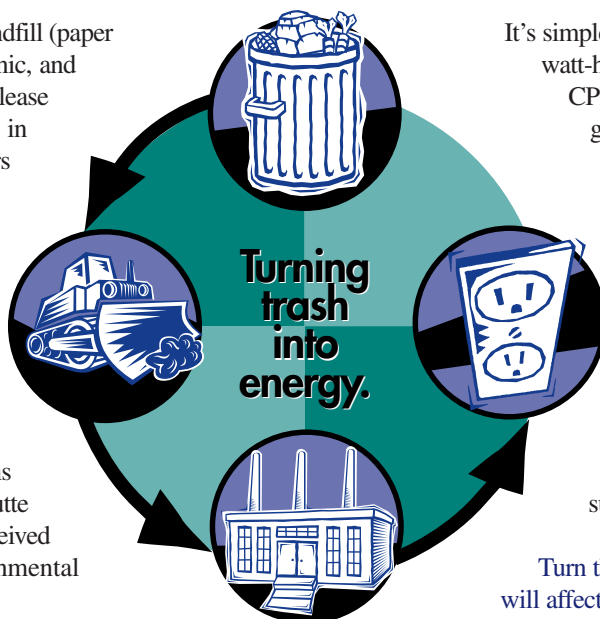

## What is Renewable Power?

Renewable power is electricity generated using a renewable resource such as solar energy, wind energy and even decomposing garbage in selected landfills. Consumers Power Inc. (CPI) and eleven other cooperatives joined forces and built just such a facility north of Corvallis called COFFIN BUTTE RESOURCE PROJECT.

## How is electricity collected from a landfill?

Here's how it works: Much of what is in a landfill (paper products, plant matter and foodstuff) is organic, and when these organic materials decay they release methane gas. Methane, the main ingredient in natural gas, is then used to power generators that produce electricity.

The three 16-cylinder generators at the Coffin Butte Resource Project near Corvallis are powered by methane collected from an adjacent landfill. Because of Coffin Butte, electricity produced from garbage is currently powering about 2,000 homes in the Northwest. Now, in conjunction with CPI, you can support current operations and promote expansion of the Coffin Butte Resource Project — an operation that has received special recognition from the Environmental Protection Agency.